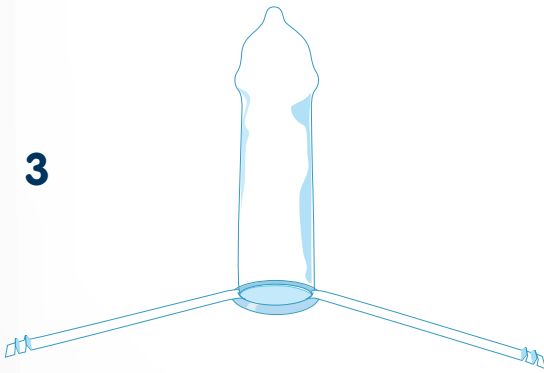

APPLICATION INSTRUCTIONS

LEARN MORE AT
WWW.SENSISCONDOMS.COM

1

Hold the Sensis so Quikstrips ridges are facing up away from the body

2

Place over the head of the penis

3

Pull the tabs down and outward to unroll the condom into perfect position